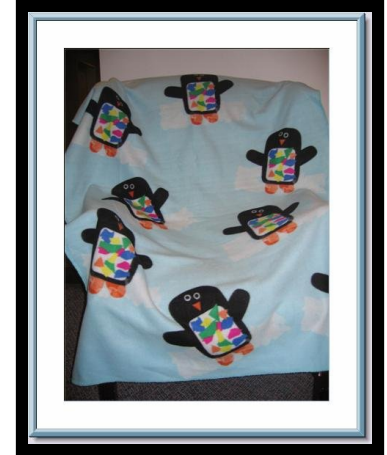

*Epsilon
Sigma Alpha*
INTERNATIONAL®

Looking for a soft, cuddly and warm gift for someone special or yourself? Now is the time to purchase an Easter Seals fleece blanket for that perfect gift. Send in your order today and know that you are supporting Easter Seals and making a difference in the lives of children and adults with autism and other disabilities.

Fleece blankets designs:

- ★ Easter Lilly
- ★ Penguin (created by a child receiving Easter Seals services)
- ★ Individual blanket measures 64" X 43"

Order form:

Cost: \$20 each blanket -- includes shipping & handling.